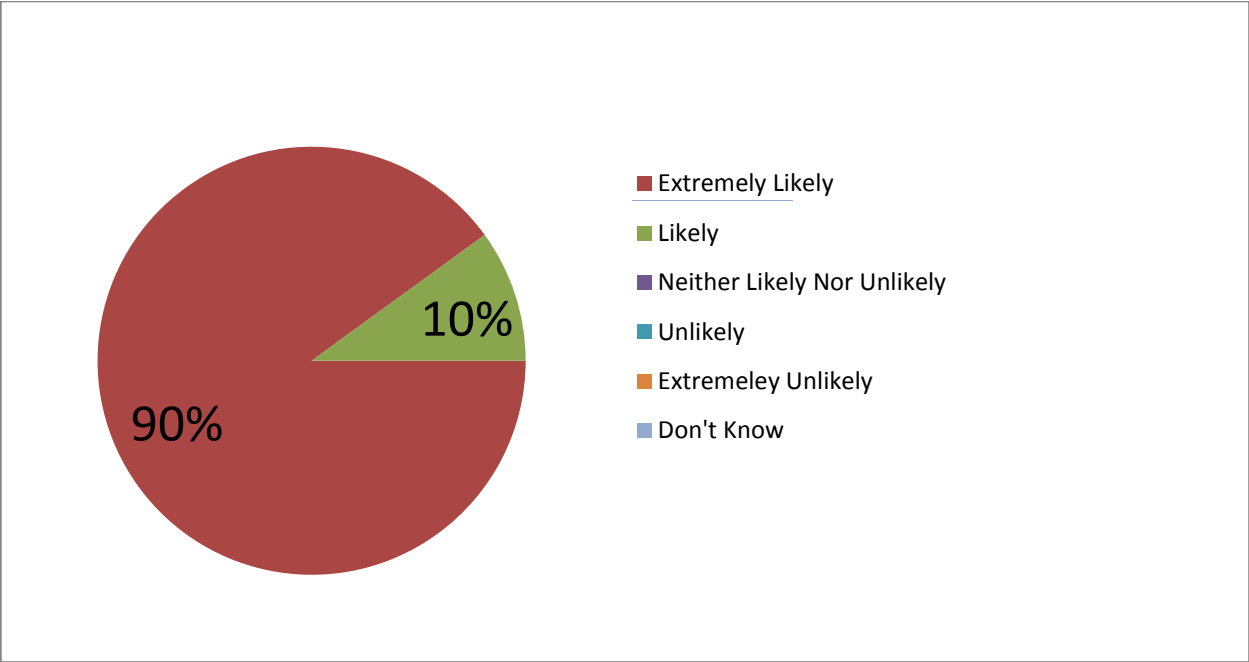

Friends & Family Test Results January - February 2018

ILKLEY & WHARFEDALE
MEDICAL PRACTICE